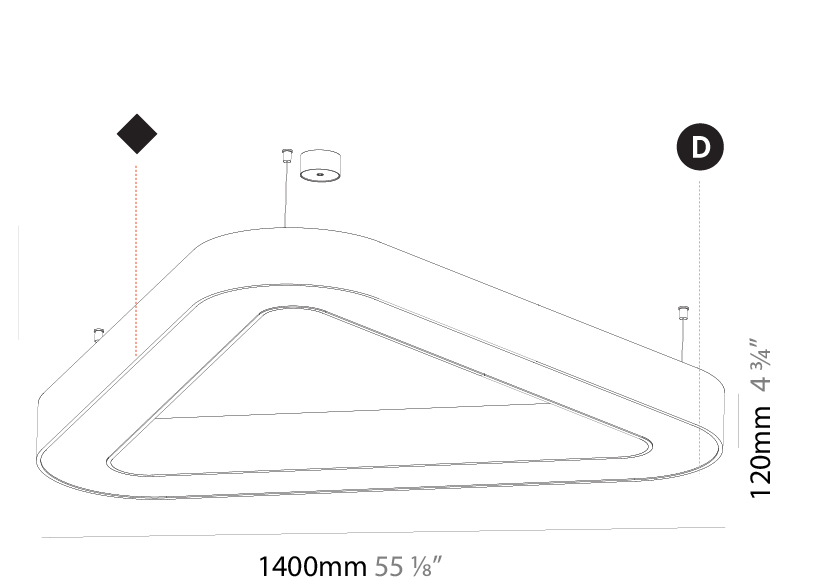

GENERAL

Series: Glorious
Subseries: Glorious Victory
Brand: Prolicht
Division: Architectural
Mounting Type: Suspension
Mounting Location: Ceiling
Subcategory: Ambient

PHYSICAL

Shape: Abstract
Length (mm): 1400
Length (in): 55 1/8
Width (mm): 1400
Width (in): 55 1/8
Height (mm): 120
Height (in): 4 3/4
Max. Overall Height (mm): 2120
Max. Overall Height (in): 83 7/16
Light Distribution: Direct / Indirect
Weight (kg): 14.359
Weight (lbs): 31.66
Diffuser: PMMA - Opal or Micro-Prism
Fixture Finish: SSR / BKV / CWI / CRY / HAB / LAG / UFT / ITA / RUA / RUR / MIC / FTG / MYG / TWT / LOD / PUS / FRO / FUP / KIA / POP / BLS / SPG / MEY / GOH / GUM / CHC / COM / ABZ / JAG / OBR / MOS / ROR
Fixture Material: Aluminum

ELECTRICAL

Lamp Type: LED (Zhaga Standard)
Input Wattage (W): 105
Total Output Wattage (W): 84 / 57.6 (3500K)
Dimming: Non-Dimming / Phase Dimming (120Vac only) / 0-10V Dimming
Driver Included: Yes
Driver Location: Integrated
Driver Type: Constant Current - 120 / 277Vac
Driver Class: Class 2
Input Voltage (V): 120 - 277
Constant Current (MA): 350 / 1200/600 (3500K)

LED

Color Temperature (°K): 3000 / 3500 / 4000
Max. Delivered Lumen (lm): 5540 / 5733 / 5850 Direct / 3830 / 3969 / 4050 Indirect
CRI: >80 CRI
Efficiency (%): 69.8
Lamp Life (hrs): 50000

OPTICAL

RATINGS AND CERTIFICATIONS

Certified By: Certified for North American Standards
IP rating: IP20