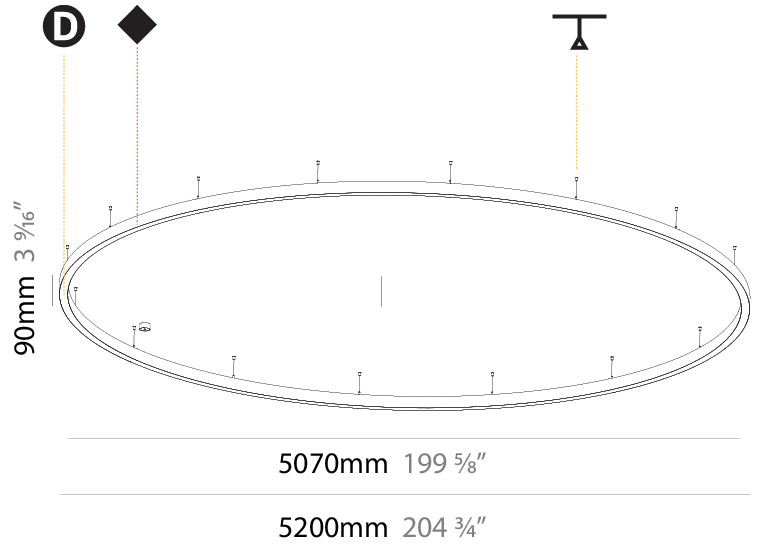

GENERAL

Series: Glorious
Subseries: Glorious Slim
Brand: Prolicht
Division: Architectural
Mounting Type: Suspension
Mounting Location: Ceiling
Subcategory: Ambient

PHYSICAL

Shape: Round
Diameter (mm): 5200
Diameter (in): 204 ³/₄
Height (mm): 90
Height (in): 3 ⁹/₁₆
Max. Overall Height (mm): 2090
Max. Overall Height (in): 82 ⁵/₁₆
Light Distribution: Direct / Indirect
Weight (kg): 55.788
Weight (lbs): 123.00
Diffuser: PMMA - Opal or Micro-Prism
Fixture Finish: SSR / BKV / CWI / CRY / HAB / LAG / UFT / ITA / RUA / RUR / MIC / FTG / MYG / TWT / LOD / PUS / FRO / FUP / KIA / POP / BLS / SPG / MEY / GOH / GUM / CHC / COM / ABZ / JAG / OBR / MOS / ROR
Fixture Material: Aluminum
Cable Details: 2000mm or 6000mm Transparent Cable

ELECTRICAL

Lamp Type: LED (Zhaga Standard)
Input Wattage (W): 392 / 280
Total Output Wattage (W): 336 / 240
Dimming: Tri-Mode (Non-Dimming and Phase Dimming (120Vac only) and 0-10V Dimming)
Driver Included: Yes
Driver Location: Integrated
Driver Type: Constant Current - Universal
Driver Class: Class 2
Input Voltage (V): 120 - 277
Constant Current (MA): 350

LED

Color Temperature (°K): 3000 / 3500 / 4000
Max. Delivered Lumen (lm): 72090 / 73588 / 75090
CRI: >80 CRI
Lamp Life (hrs): 50000

OPTICAL

RATINGS AND CERTIFICATIONS

Certified By: Certified for North American Standards
IP rating: IP20