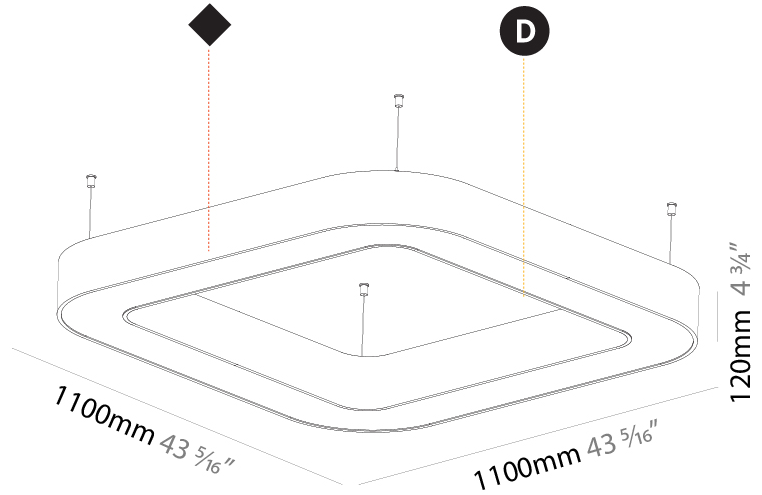

GENERAL

Series: Glorious
Subseries: Glorious Quantum
Brand: Prolicht
Division: Architectural
Mounting Type: Suspension
Mounting Location: Ceiling
Subcategory: Ambient

PHYSICAL

Shape: Square
Length (mm): 1100
Length (in): 43 ⁵/₁₆"
Width (mm): 1100
Width (in): 43 ⁵/₁₆"
Height (mm): 120
Height (in): 4 ³/₄"
Max. Overall Height (mm): 2120
Max. Overall Height (in): 83 ⁷/₁₆"
Light Distribution: Direct
Weight (kg): 13.125
Weight (lbs): 28.88
Diffuser: PMMA - Opal or Micro-Prism
Fixture Finish: SSR / BKV / CWI / CRY / HAB / LAG / UFT / ITA / RUA / RUR / MIC / FTG / MYG / TWT / LOD / PUS / FRO / FUP / KIA / POP / BLS / SPG / MEY / GOH / GUM / CHC / COM / ABZ / JAG / OBR / MOS / ROR
Fixture Material: Aluminum

ELECTRICAL

Lamp Type: LED (Zhaga Standard)
Input Wattage (W): 60
Total Output Wattage (W): 48 / 38.4 (3500K)
Dimming: Non-Dimming / Phase Dimming (120Vac only) / 0-10V Dimming
Driver Included: Yes
Driver Location: Integrated
Driver Type: Constant Current - 120 / 277Vac
Driver Class: Class 2
Input Voltage (V): 120 - 277
Constant Current (MA): 350 / 1200 (3500K)

LED

Color Temperature (°K): 3000 / 3500 / 4000
Max. Delivered Lumen (lm): 5540 / 5733 / 5850
CRI: >80 CRI
Efficiency (%): 65
Lamp Life (hrs): 50000

OPTICAL

RATINGS AND CERTIFICATIONS

Certified By: Certified for North American Standards
IP rating: IP20