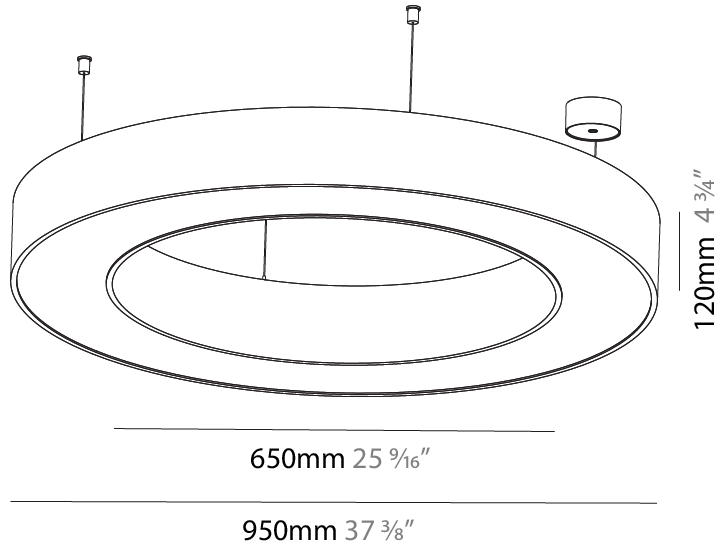

GENERAL

Series: Glorious
Subseries: Glorious
Brand: Prolicht
Division: Architectural
Mounting Type: Suspension
Mounting Location: Ceiling
Subcategory: Ambient

PHYSICAL

Shape: Round
Diameter (mm): 950
Diameter (in): 37 ³/₈
Height (mm): 120
Height (in): 4 ³/₄
Max. Overall Height (mm): 2120
Max. Overall Height (in): 83 ⁷/₁₆
Light Distribution: Direct / Indirect
Weight (kg): 10.395
Weight (lbs): 22.92
Diffuser: [PMMA - Opal or Micro-Prism](#)
Fixture Finish: [SSR / BKV / CWI / CRY / HAB / LAG / UFT / ITA / RUA / RUR / MIC / FTG / MYG / TWT / LOD / PUS / FRO / FUP / KIA / POP / BLS / SPG / MEY / GOH / GUM / CHC / COM / ABZ / JAG / OBR / MOS / ROR](#)
Fixture Material: Aluminum

ELECTRICAL

Lamp Type: LED (Zhaga Standard)
Input Wattage (W): 58.5
Total Output Wattage (W): 52 / 41.6 (3500K)
Dimming: [Non-Dimming / Phase Dimming (120Vac only) / 0-10V Dimming](#)
Driver Included: Yes
Driver Location: Integrated
Driver Type: Constant Current
Driver Class: Class 2
Input Voltage (V): 120 - 277
Constant Current (mA): 350 / 900/400 (3500K)

LED

[Color Temperature (°K): 3000 / 3500 / 4000](#)
Max. Delivered Lumen (lm): 4150 / 4302 / 4390 Direct / 1850/ 1911 / 150
CRI: >80 CRI
Efficiency (%): 69
Lamp Life (hrs): 50000

OPTICAL

RATINGS AND CERTIFICATIONS

Certified By: Certified for North American Standards
IP rating: IP20

PROJECT _____
TYPE _____
SPECIFIER _____
QUANTITY _____
DATE _____