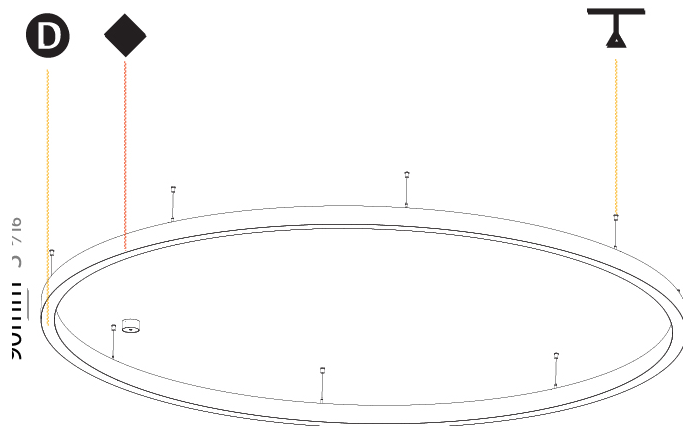

GENERAL

Series: Glorious
Subseries: Glorious Slim
Brand: Prolicht
Division: Architectural
Mounting Type: Suspension
Mounting Location: Ceiling
Subcategory: Ambient

PHYSICAL

Shape: Round
Diameter (mm): 3000
Diameter (in): 118 1/8
Height (mm): 90
Height (in): 3 9/16
Max. Overall Height (mm): 2090
Max. Overall Height (in): 82 5/16
Light Distribution: Direct / Indirect
Weight (kg): 31.716
Weight (lbs): 69.93
Diffuser: [PMMA - Opal or Micro-Prism](#)
Fixture Finish: [SSR / BKV / CWI / CRY / HAB / LAG / UFT / ITA / RUA / RUR / MIC / FTG / MYG / TWT / LOD / PUS / FRO / FUP / KIA / POP / BLS / SPG / MEY / GOH / GUM / CHC / COM / ABZ / JAG / OBR / MOS / ROR](#)
Fixture Material: Aluminum
Cable Details: 2000mm or 6000mm Transparent Cable

ELECTRICAL

Lamp Type: LED (Zhaga Standard)
Input Wattage (W): 224 / 112
Total Output Wattage (W): 192 / 84
Dimming: [Tri-Mode (Non-Dimming and Phase Dimming (120Vac only) and 0-10V Dimming)](#)
Driver Included: Yes
Driver Location: Integrated
Driver Type: Constant Current - Universal
Driver Class: Class 2
Input Voltage (V): 120 - 277
Constant Current (MA): 350

LED

[Color Temperature (°K): 3000 / 3500 / 4000](#)
Max. Delivered Lumen (lm): 38980 / 39798 / 40610
CRI: >80 CRI
Lamp Life (hrs): 50000

OPTICAL

RATINGS AND CERTIFICATIONS

Certified By: Certified for North American Standards
IP rating: IP20

2870mm 113"

3000mm 118 1/8"