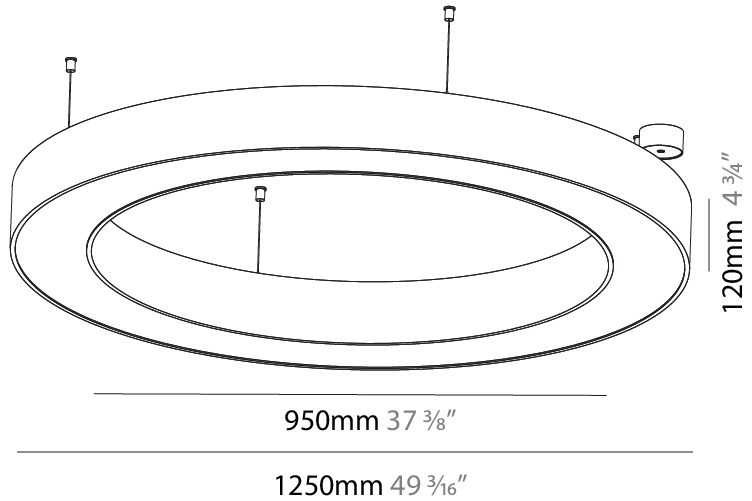

GENERAL

Series: Glorious
Subseries: Glorious
Brand: Prolicht
Division: Architectural
Mounting Type: Suspension
Mounting Location: Ceiling
Subcategory: Ambient

PHYSICAL

Shape: Round
Diameter (mm): 1250
Diameter (in): 49 ³/₁₆
Height (mm): 120
Height (in): 4 ³/₄
Max. Overall Height (mm): 2120
Max. Overall Height (in): 83 ⁷/₁₆
Light Distribution: Direct
Weight (kg): 12.847
Weight (lbs): 28.26
Diffuser: [PMMA - Opal or Micro-Prism](#)
Fixture Finish: [SSR / BKV / CWI / CRY / HAB / LAG / UFT / ITA / RUA / RUR / MIC / FTG / MYG / TWT / LOD / PUS / FRO / FUP / KIA / POP / BLS / SPG / MEY / GOH / GUM / CHC / COM / ABZ / JAG / OBR / MOS / ROR](#)
Fixture Material: Aluminum

ELECTRICAL

Lamp Type: LED (Zhaga Standard)
Input Wattage (W): 60
Total Output Wattage (W): 48 / 38.4 (3500K)
Dimming: [Non-Dimming / Phase Dimming (120Vac only) / 0-10V Dimming](#)
Driver Included: Yes
Driver Location: Integrated
Driver Type: Constant Current
Driver Class: Class 2
Input Voltage (V): 120 - 277
Constant Current (mA): 350 / 1200 (3500K)

LED

Color Temperature (°K): [3000 / 3500 / 4000](#)
Max. Delivered Lumen (lm): 5540 / 5733 / 5850
CRI: >80 CRI
Efficiency (%): 0.65
Lamp Life (hrs): 50000

OPTICAL

RATINGS AND CERTIFICATIONS

Certified By: Certified for North American Standards
IP rating: IP20