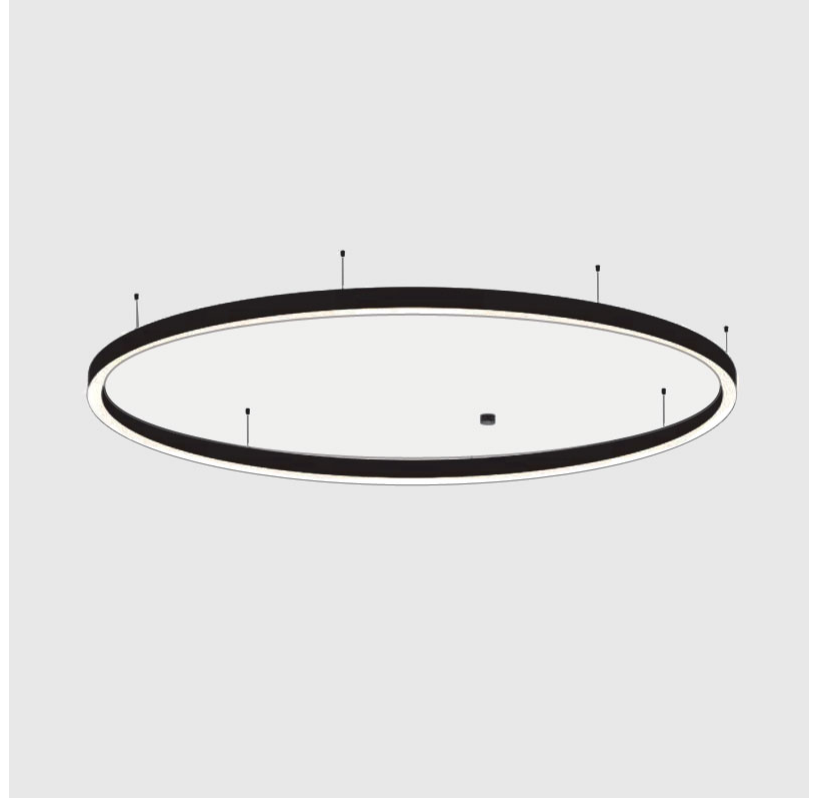

GENERAL

Series: Glorious
Subseries: Glorious Slim
Brand: Prolicht
Division: Architectural
Mounting Type: Suspension
Mounting Location: Ceiling
Subcategory: Ambient

PHYSICAL

Shape: Round
Diameter (mm): 5200
Diameter (in): 204 ³/₄
Height (mm): 90
Height (in): 3 ⁹/₁₆
Max. Overall Height (mm): 2090
Max. Overall Height (in): 82 ⁵/₁₆
Light Distribution: Direct / Indirect
Weight (kg): 55.788
Weight (lbs): 123.00
Diffuser: PMMA - Opal or Micro-Prism
Fixture Finish: SSR / BKV / CWI / CRY / HAB / LAG / UFT / ITA / RUA / RUR / MIC / FTG / MYG / TWT / LOD / PUS / FRO / FUP / KIA / POP / BLS / SPG / MEY / GOH / GUM / CHC / COM / ABZ / JAG / OBR / MOS / ROR
Fixture Material: Aluminum
Cable Details: 2000mm or 6000mm Transparent Cable

ELECTRICAL

Lamp Type: LED (Zhaga Standard)
Input Wattage (W): 392 / 280
Total Output Wattage (W): 336 / 240
Dimming: Tri-Mode (Non-Dimming and Phase Dimming (120Vac only) and 0-10V Dimming)
Driver Included: Yes
Driver Location: Integrated
Driver Type: Constant Current - Universal
Driver Class: Class 2
Input Voltage (V): 120 - 277
Constant Current (MA): 350

LED

Color Temperature (°K): 3000 / 3500 / 4000
Max. Delivered Lumen (lm): 72090 / 73588 / 75090
CRI: >80 CRI
Lamp Life (hrs): 50000

OPTICAL

RATINGS AND CERTIFICATIONS

Certified By: Certified for North American Standards
IP rating: IP20