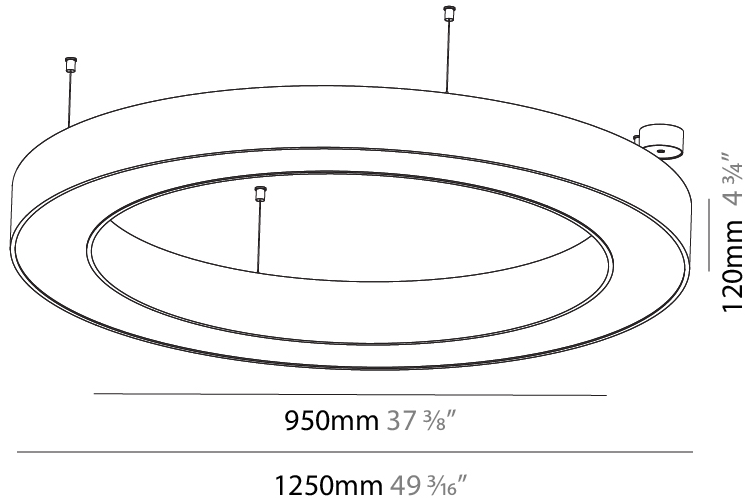

GENERAL

Series: Glorious
Subseries: Glorious
Brand: Prolicht
Division: Architectural
Mounting Type: Suspension
Mounting Location: Ceiling
Subcategory: Ambient

PHYSICAL

Shape: Round
Diameter (mm): 1250
Diameter (in): 49 7/16
Height (mm): 120
Height (in): 4 3/4
Max. Overall Height (mm): 2120
Max. Overall Height (in): 83 7/16
Light Distribution: Direct / Indirect
Weight (kg): 13.475
Weight (lbs): 29.70
Diffuser: PMMA - Opal or Micro-Prism
Fixture Finish: SSR / BKV / CWI / CRY / HAB / LAG / UFT / ITA / RUA / RUR / MIC / FTG / MYG / TWT / LOD / PUS / FRO / FUP / KIA / POP / BLS / SPG / MEY / GOH / GUM / CHC / COM / ABZ / JAG / OBR / MOS / ROR
Fixture Material: Aluminum

ELECTRICAL

Lamp Type: LED (Zhaga Standard)
Input Wattage (W): 90
Total Output Wattage (W): 72 / 57.6 (3500K)
Dimming: Non-Dimming / Phase Dimming (120Vac only) / 0-10V Dimming
Driver Included: Yes
Driver Location: Integrated
Driver Type: Constant Current
Driver Class: Class 2
Input Voltage (V): 120 - 277
Constant Current (MA): 350 / 1200/600 (3500K)

LED

Color Temperature (°K): 3000 / 3500 / 4000
Max. Delivered Lumen (lm): 5540 / 5733 / 5850 Direct / 3830 / 3969 / 4050 Indirect
CRI: >80 CRI
Efficiency (%): 68
Lamp Life (hrs): 50000

OPTICAL

RATINGS AND CERTIFICATIONS

Certified By: Certified for North American Standards
IP rating: IP20