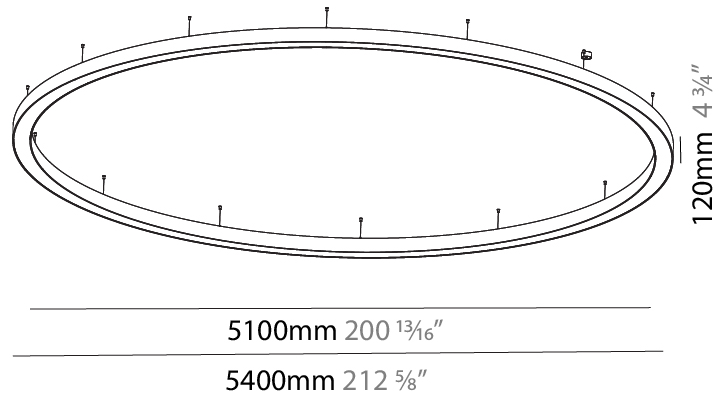

GENERAL

Series: Glorious
Subseries: Glorious
Brand: Prolicht
Division: Architectural
Mounting Type: Suspension
Mounting Location: Ceiling
Subcategory: Ambient

PHYSICAL

Shape: Round
Diameter (mm): 5400
Diameter (in): 212 ⁵/₈
Height (mm): 120
Height (in): 4 ³/₄
Max. Overall Height (mm): 2120
Max. Overall Height (in): 83 ⁷/₁₆
Light Distribution: Direct / Indirect
Weight (kg): 71.452
Weight (lbs): 157.19
Diffuser: PMMA - Opal or Micro-Prism
Fixture Finish: SSR / BKV / CWI / CRY / HAB / LAG / UFT / ITA / RUA / RUR / MIC / FTG / MYG / TWT / LOD / PUS / FRO / FUP / KIA / POP / BLS / SPG / MEY / GOH / GUM / CHC / COM / ABZ / JAG / OBR / MOS / ROR
Fixture Material: Aluminum

ELECTRICAL

Lamp Type: LED (Zhaga Standard)
Input Wattage (W): 405
Total Output Wattage (W): 324 / 259.2 (3500K)
Dimming: Non-Dimming / Phase Dimming (120Vac only) / 0-10V Dimming
Driver Included: Yes
Driver Location: Integrated
Driver Type: Constant Current - 120 / 277Vac
Driver Class: Class 2
Input Voltage (V): 120 - 277
Constant Current (MA): 350 / 800/500 (3500K)

LED

Color Temperature (°K): 3000 / 3500 / 4000
Max. Delivered Lumen (lm): 25840 / 26754 / 27300 Direct / 19620 / 2031 / 20720 Indirect
CRI: >80 CRI
Efficiency (%): 70
Lamp Life (hrs): 50000

OPTICAL

RATINGS AND CERTIFICATIONS

Certified By: Certified for North American Standards
IP rating: IP20

PROJECT _____
TYPE _____
SPECIFIER _____
QUANTITY _____
DATE _____