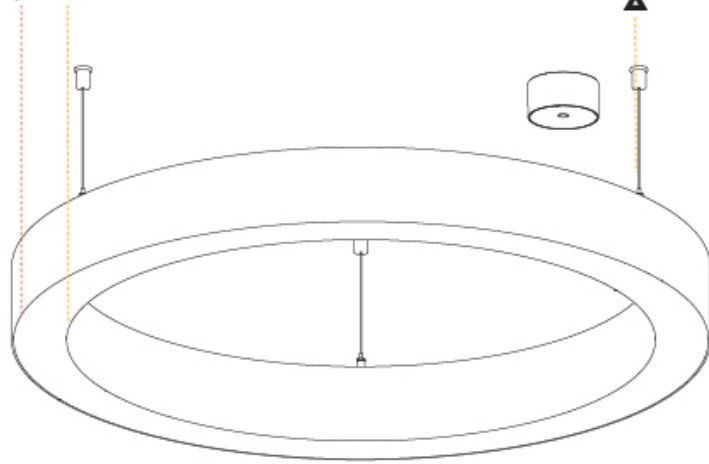

Ø 670mm 26 3/8"

Ø 800mm 31 1/2"

90mm 3 9/16"

PROJECT	
TYPE	
SPECIFIER	
QUANTITY	
DATE	

For Color / Finish Chart & Symbology see Appendix or product page downloadable area.

Dimming	DP	DV	
	Phase	0-10V	
Color Temperature	30K	35K	°K
	3000K	3500K	
Diffuser	01	02	D
	Opal	Micro-Prism	
Suspension Cable Color and Length	..05	..10	
	2000	6000	