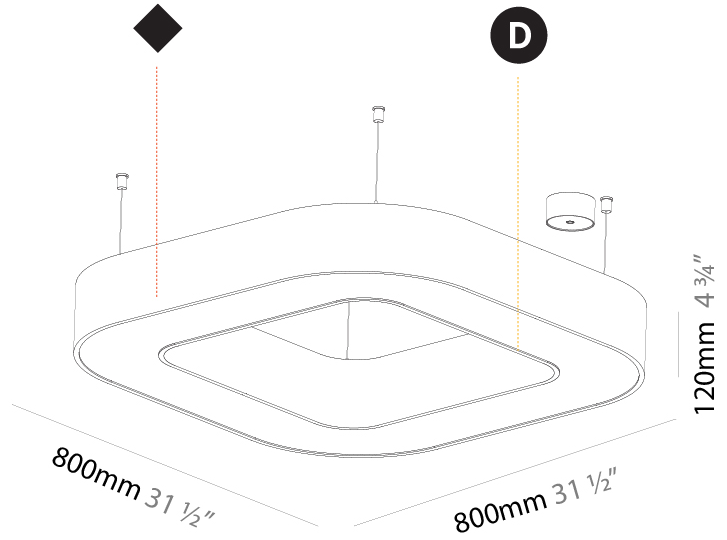

GENERAL

Series: Glorious
Subseries: Glorious Quantum
Brand: Prolicht
Division: Architectural
Mounting Type: Suspension
Mounting Location: Ceiling
Subcategory: Ambient

PHYSICAL

Shape: Square
Length (mm): 800
Length (in): 31 1/2
Width (mm): 800
Width (in): 31 1/2
Height (mm): 120
Height (in): 4 3/4
Max. Overall Height (mm): 2120
Max. Overall Height (in): 83 7/16
Light Distribution: Direct
Weight (kg): 9.422
Weight (lbs): 20.73
Diffuser: PMMA - Opal or Micro-Prism
Fixture Finish: SSR / BKV / CWI / CRY / HAB / LAG / UFT / ITA / RUA / RUR / MIC / FTG / MYG / TWT / LOD / PUS / FRO / FUP / KIA / POP / BLS / SPG / MEY / GOH / GUM / CHC / COM / ABZ / JAG / OBR / MOS / ROR
Fixture Material: Aluminum

ELECTRICAL

Lamp Type: LED (Zhaga Standard)
Input Wattage (W): 40
Total Output Wattage (W): 31 / 25.6 (3500K)
Dimming: Non-Dimming / Phase Dimming (120Vac only) / 0-10V Dimming
Driver Included: Yes
Driver Location: Integrated
Driver Type: Constant Current - 120 / 277Vac
Driver Class: Class 2
Input Voltage (V): 120 - 277
Constant Current (MA): 350 / 800 (3500K)

LED

Color Temperature (°K): 3000 / 3500 / 4000
Max. Delivered Lumen (lm): 3690 / 3822 / 3900
CRI: >80 CRI
Efficiency (%): 65
Lamp Life (hrs): 50000

OPTICAL

RATINGS AND CERTIFICATIONS

Certified By: Certified for North American Standards
IP rating: IP20