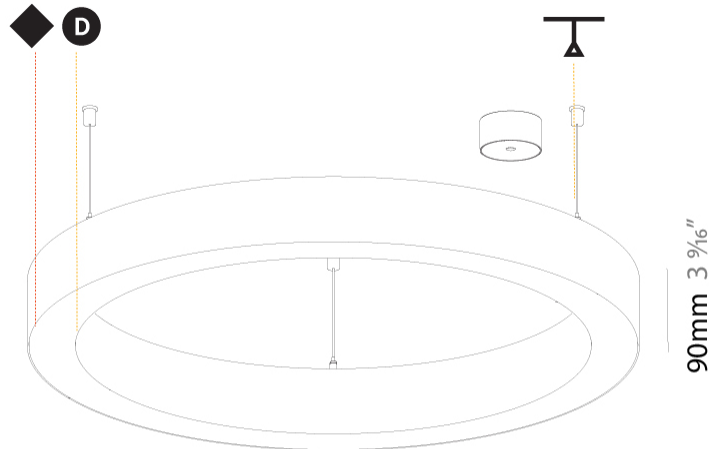

GENERAL

Series: Glorious
Subseries: Glorious Slim
Brand: Prolicht
Division: Architectural
Mounting Type: Suspension
Mounting Location: Ceiling
Subcategory: Ambient

PHYSICAL

Shape: Round
Diameter (mm): 800
Diameter (in): 31 1/2
Height (mm): 90
Height (in): 3 9/16
Max. Overall Height (mm): 2090
Max. Overall Height (in): 82 5/16
Light Distribution: Direct
Weight (kg): 6.772
Weight (lbs): 14.93
Diffuser: [PMMA - Opal or Micro-Prism](#)
Fixture Finish: [SSR / BKV / CWI / CRY / HAB / LAG / UFT / ITA / RUA / RUR / MIC / FTG / MYG / TWT / LOD / PUS / FRO / FUP / KIA / POP / BLS / SPG / MEY / GOH / GUM / CHC / COM / ABZ / JAG / OBR / MOS / ROR](#)
Fixture Material: Aluminum
Cable Details: 2000mm or 6000mm Transparent Cable

ELECTRICAL

Lamp Type: LED (Zhaga Standard)
Input Wattage (W): 56
Total Output Wattage (W): 48
Dimming: [Tri-Mode (Non-Dimming and Phase Dimming (120Vac only) and 0-10V Dimming)](#)
Driver Included: Yes
Driver Location: Integrated
Driver Type: Constant Current - Universal
Driver Class: Class 2
Input Voltage (V): 120 - 277
Constant Current (MA): 350

LED

Color Temperature (°K): [3000 / 3500 / 4000](#)
Max. Delivered Lumen (lm): 5450 / 5557 / 5670
CRI: >80 CRI
Efficiency (%): 88
Lamp Life (hrs): 50000

OPTICAL

RATINGS AND CERTIFICATIONS

Certified By: Certified for North American Standards
IP rating: IP20

Ø 670mm 26 3/8"

Ø 800mm 31 1/2"